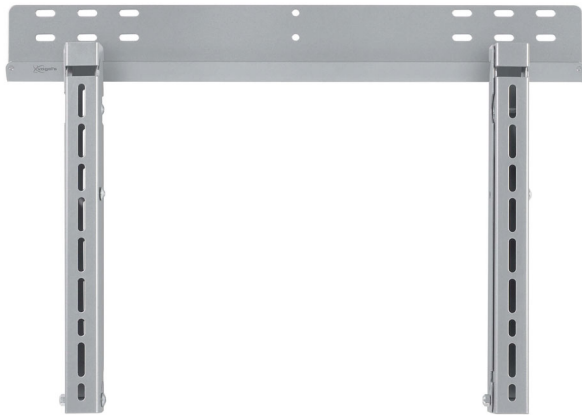

Philips
Wall mount

22AV3200

Universal wall mount with tilt function

To save space in your Hotel Room

With this high-quality wall mount you can mount your Hospitality TV on the wall and save space in your Hotel Room. This wall mount is easy to install and will be a clean and neat solution

PHILIPS

Specifications

Accessories

- Included accessories: Screws, User Manual, Warranty Leaflet

Dimensions

- Product weight: 8 kg
- Box width: 717 mm

- Box height: 72 mm
- Box depth: 185 mm
- Weight incl. Packaging: 8.5 kg
- Product dimensions (WxDxH): 700 x 496 x 59
- Wall mount dimensions: 100 x 100, 200 x 100, 200 x 200, 400 x 400, 600 x 200, 600 x 400
- Tilt angle: 15°