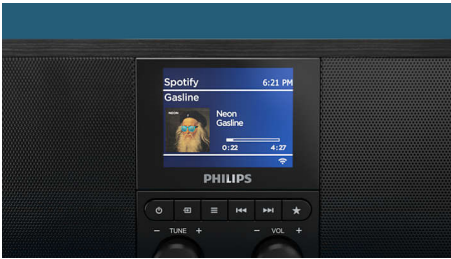

### Hear what you love

- Bass-reflex port. Full, powerful low tones
- 2x 3" full-range drivers. Clear, detailed sound

# PHILIPS

Internet Radio  
DAB+ Spotify connect, Bluetooth®, with wireless phone charger

## Easy streaming. Epic listening

Streaming from Spotify? This Bluetooth internet radio boasts Spotify Connect. Use your mobile as a remote control while the radio streams Spotify's best-quality signal—directly from the Spotify servers. You can also stream from other music services via your mobile device.