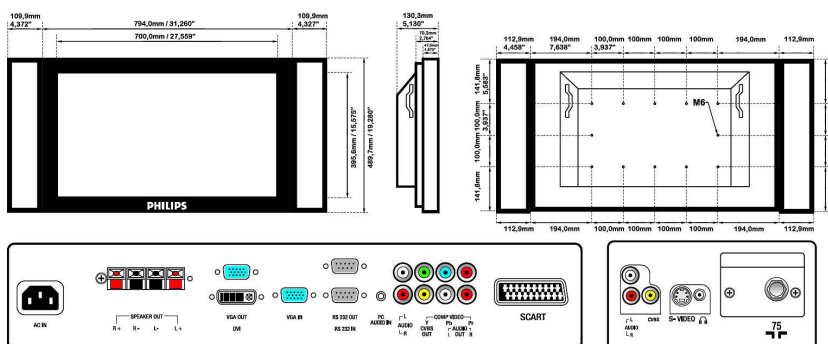

Power

- Power supply: Built-in, 90-264 VAC, 50/60 Hz
- Consumption (On mode): typ. 100 W (PC), 130 W (TV)
- Sleep Mode: $\leq 2\text{W}$

Supported Display Resolution

- Computer formats: 640 x 480, 60, 75 Hz, 720 x 400, 70 Hz, 800 x 600, 60, 75 Hz, 1024 x 768, 60, 75 Hz, 1280 x 768, 60 Hz, 1360 x 768, 60 Hz
- Video formats: 480i, 60 Hz, 480p, 60 Hz, 576p, 50 Hz, 576i, 50 Hz, 720p, 50, 60 Hz, 1080i, 50, 60 Hz

Dimensions

- Weight: 19.2 kg
- Set Width (inch): 31.26 inch
- Set Height (inch): 19.29 inch
- Set Depth (inch): 5.12 inch
- Product weight (lb): 42.33 lb
- Relative humidity: 5% - 90%
- MTBF: 50,000 hrs
- Depth (w/o base and speakers): 130 mm
- Height (w/o base and speakers): 490 mm
- Width (w/o base and speakers): 794 mm
- Width (with speakers): 1014 mm
- Width (with speakers) (inch): 39.921 inch
- Temperature (operation): 0°C to +35°C

Accessories

- Included accessories: Speakers (L/R), Tabletop stand (2 feet), DVI-D cable, VGA cable, Remote Control, Battery, AC Power Cord
- Optional accessories: PAL tuner box BPL4221R1, Ceiling mount BM04111 and BM01111, Fixed wall mount BM02111, Flex wall mount BM04111 and BM02212
- User Guide on CD-ROM

Miscellaneous

- Bezel: silver
- Warranty: Europe: 3 years on site, APMEA: 1 year

Issue date 2024-03-24

Version: 6.0.10

EAN: 87 10895 89668 9

© 2024 Koninklijke Philips N.V.
All Rights reserved.

Specifications are subject to change without notice.
Trademarks are the property of Koninklijke Philips N.V.
or their respective owners.

www.philips.com