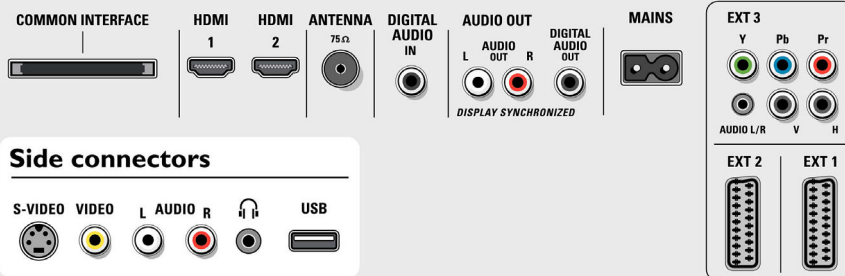

Sound

- Output power (RMS): 2 x 15 W
- Sound System: Virtual Dolby Digital
- Sound Enhancement: Digital Signal Processing, Dynamic Bass Enhancement, Graphic Equalizer

Loudspeakers

- Built-in speakers: 2

Connectivity

- Front/Side connections: Audio L/R in, CVBS in, Headphones Out, S-video in, USB
- Ext 1 Scart: Audio L/R, CVBS in/out, RGB
- Ext 2 Scart: Audio L/R, CVBS in/out, RGB
- Other connections: Analogue audio Left/Right out, PC-In VGA, S/PDIF in (coaxial), S/PDIF out (coaxial), Common Interface
- Ext 3: VGA-in (5x cinch RGB+H/V), YPbPr, Audio L/R in
- Ext 4: HDMI
- Ext 5: HDMI

Power

- Mains power: AC 220-240 V +/- 10%
- Ambient temperature: 5°C to 40°C
- Power consumption: 210 W
- Standby power consumption: 0.82 W

Accessories

- Included accessories: Tabletop stand, RF antenna cable, Power cord, Quick start guide, User Manual, Registration card, Warranty certificate, Remote Control
- Optional accessories: Floor stand

Dimensions

- Set Width: 1237 mm
- Set Height: 688 mm
- Set Depth: 110 mm
- Product weight: 31.5 kg

- Set width (with stand): 935 mm
- Set height (with stand): 734 mm
- Set depth (with stand): 280 mm
- Weight incl. Packaging: 39 kg
- Stand width: 820 mm
- Stand height: 45 mm
- Stand depth: 280 mm
- Wall-mount compatible: 800 x 400 mm

Rear connectors

Issue date 2024-03-24

Version: 9.0.15

EAN: 87 10895 98039 5

© 2024 Koninklijke Philips N.V.
All Rights reserved.

Specifications are subject to change without notice.
Trademarks are the property of Koninklijke Philips N.V.
or their respective owners.

www.philips.com

* DVB-T, supported in selected countries only