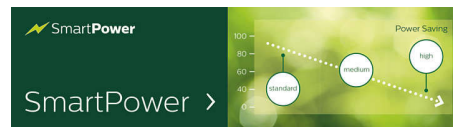

SmartPower

The backlight intensity can be controlled and pre-set by the system to reduce the power consumption by up to 50%, which saves substantially on energy costs.

86BDL4510D/75

Place in landscape

Place in landscape or portrait orientation