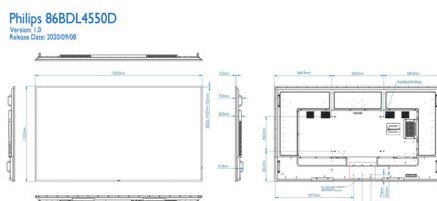

Supported Display Resolution

- Computer formats: 1920 x 1080, 60Hz, 1280 x 1024, 60Hz, 1024 x 768, 60Hz, 1280 x 720, 60Hz, 1440 x 900, 60 Hz, 1600 x 900, 60Hz, 1680 x 1050, 60Hz, 3840 x 2160, 30, 60Hz, 640 x 480, 60Hz, 800 x 600, 60Hz
- Video formats: 1080p, 50, 60Hz, 1080i, 50, 60Hz, 2160p, 24, 30, 60Hz, 480i, 60Hz, 480p, 60Hz, 576i, 50Hz, 576p, 50Hz, 720p, 50,60 Hz

Dimensions

- Set Width: 1929.0 mm
- Product weight: 50.2 kg
- Set Height: 1100.0 mm
- Set Depth: 69.5(D@Wall mount) / 91.8(D@Handle) mm
- Set Width (inch): 75.94 inch
- Set Height (inch): 43.31 inch
- Wall Mount: 600(H)x400(V) mm, M8
- Set Depth (inch): 2.74(D@Wall mount) / 3.61(D@Handle) inch
- Bezel width: 15.5 mm (Even bezel)
- Product weight (lb): 110.67 lb

Operating conditions

- Altitude: 0 ~ 3000 m
- Temperature range (operation): 0 ~ 40 °C
- MTBF: 50,000 hour(s)
- Temperature range (storage): -20 ~ 60 °C
- Humidity range (operation)[RH]: 20 - 80% RH (No condensation)
- Humidity range (storage) [RH]: 5 - 95% RH (No condensation)

Multimedia Applications

- USB Playback Video: MPEG, H.263, H.264, H.265, VP8
- USB Playback Picture: BMP, JPEG, PNG
- USB Playback Audio: AAC, HEAAC, MPEG

Accessories

- Included accessories: Quick start guide, RS232 cable, AC Power Cord, IR sensor cable (1.8M), Remote Control & AAA Batteries
- Included Accessories: RS232 daisy-chain cable, AC Switch Cover, Philips logo (x1), Screws, USB Cover (x1)

Issue date 2024-03-23

Version: 1.0.1

EAN: 87 12581 76907 9

© 2024 Koninklijke Philips N.V.
All Rights reserved.

Specifications are subject to change without notice.
Trademarks are the property of Koninklijke Philips N.V.
or their respective owners.

www.philips.com