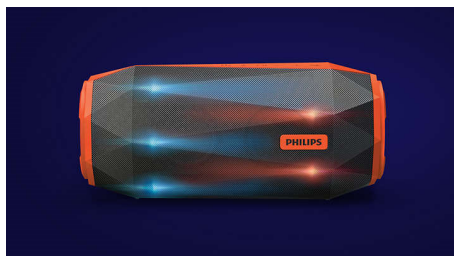

Multicolor LED lights

Step into the light and feel the power of pounding beats and blazing lights. Uniquely engineered multicolor LEDs pulse to the rhythm of the beat, bringing your music to life and adding another dimension to the party. Or if you'd rather dance in the dark, that's fine too - just flip a switch and it's lights out.

SB500M/00