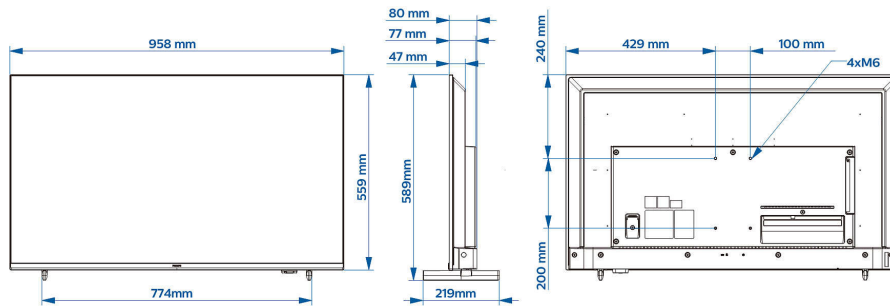

Specifications

Picture/Display

- Diagonal screen size (inch): 43 inch
- Diagonal screen size (metric): 108 cm
- Display: 4K Ultra HD LED
- Panel resolution: 3840x2160p
- Brightness: 350 cd/m²
- Contrast ratio (typical): 1200:1

Supported Display Resolution

- HDMI: Up to 3840x2160p@60Hz
- Tuner: Others: up to 1920x1080p@60Hz, T2

- HEVC: up to 3840x2160@60Hz
- USB, LAN: HEVC: up to 3840x2160@60Hz, Others: up to 1920x1080p@60Hz

Tuner/Reception/Transmission

- Digital TV: DVB-T/T2/C, HEVC UHD (up to 2160p60)
- Analog TV: PAL
- IP Playback: Multicast, Unicast, HLS, OTT App Channels

Android TV

- OS: Android TV™ 9 (Pie)
- Pre-installed apps: Netflix*, YouTube, Google Play Store*, Google Play Movies, Google Play Games, YouTube Music
- Memory size(Flash): 16GB*

Hospitality Features

- Hotel mode: Switch-ON Settings Control, Volume limitation, Installation Menu Lock, Menu lock, Joystick Control Lock, Prison mode
- Power control: Quick Start Mode, Auto Power