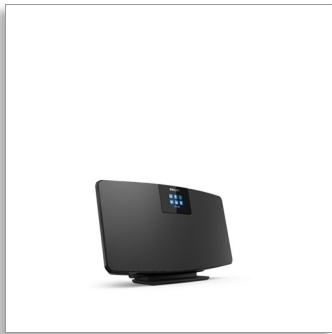

Philips
Internet Radio

DAB+
Spotify connect
Bluetooth®

TAM2805

Super slim. Feature packed.

Short on space? Go big on entertainment. As well as internet radio and DAB+, this slender wall-mountable micro system gives you Spotify Connect compatibility and Bluetooth streaming. You can even connect your CD player or record deck.

Flexible placement. Attractive design.

- Slim, wall-mountable design. Or free-standing on a counter
- 2x 2.75" full-range drivers. 10 W maximum output power
- One small system for all your music
- Perfect for smaller spaces

Fill the room with tunes

- 2.4 in color TFT display. Included remote
- Alarm. Wake to your favorite radio station, or a tone
- Convenience and control
- Main unit dimensions (including stand): 400x220x100 mm

Convenience and control

An easy-to-use remote puts key system functions at your fingertips. The colorful display panel shows album art and song information from Spotify Connect, and station logos when you use internet radio or DAB+.