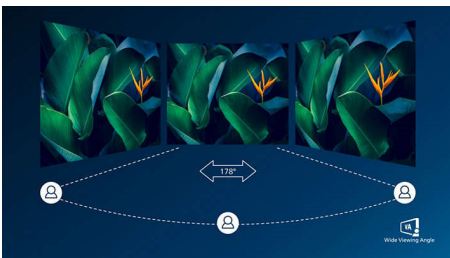

VA display

Philips VA LED display uses an advanced multi-domain vertical alignment technology which gives you super-high static contrast ratios for extra vivid and bright images. While standard office applications are handled with ease, it is especially suitable for photos, web-browsing, movies, gaming, and demanding graphical

applications. It's optimized pixel management technology gives you 178/178 degree extra wide viewing angle, resulting in crisp images.