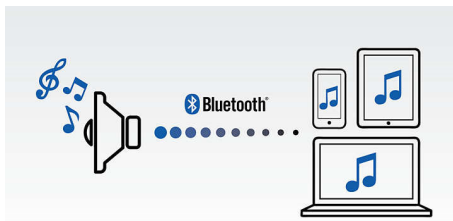

Simplicity in use

- Audio-in for easy connection to almost any electronic device
- Wireless music streaming via Bluetooth

PHILIPS

wireless portable speaker
Bluetooth® Rechargeable battery, 2W

Highlights

Wireless music streaming

Bluetooth is a short range wireless communication technology that is both robust and energy-efficient. The technology allows easy wireless connection to iPod/iPhone/iPad or other Bluetooth devices, such as smartphones, tablets or even laptops. So you can enjoy your favorite music, sound from video or game wireless on this speaker easily.

Anti-clipping function

Anti-Clipping lets you play music louder and keeps it high quality, even when the battery is

low. It accepts a range of input signals, from 300mV to 1000mV and keeps your speakers safe from damage by distortion. This built-in function monitors the musical signal as it goes through the amplifier and keeps peaks within the amplifier's range, preventing the audio distortion caused by clipping without affecting loudness. A portable speaker's ability to reproduce musical peaks decreases along with battery power, yet anti-clipping reduces peaks caused by low battery, keeping music distortion free.