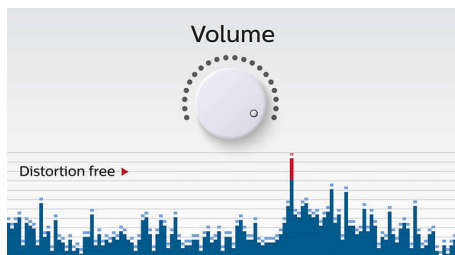

Anti-clipping function

Anti-Clipping lets you play music louder and keeps it high quality, even when the battery is

low. It accepts a range of input signals, from 300mV to 1000mV and keeps your speakers safe from damage by distortion. This built-in function monitors the musical signal as it goes through the amplifier and keeps peaks within the amplifier's range, preventing the audio distortion caused by clipping without affecting loudness. A portable speaker's ability to reproduce musical peaks decreases along with battery power, yet anti-clipping reduces peaks caused by low battery, keeping music distortion free.