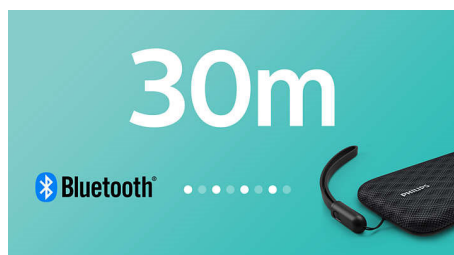

PHILIPS

wireless portable speaker
4W, 8hr Long Bluetooth range, Waterproof, dustproof, By pack USB strap

BT3900B/00

Highlights

Powerful driver

EverPlay speaker delivers big sound from a slim form factor, with the help of a large bass radiating area and powerful driver. Engineered for sensitivity and stability, the paper cone with aluminum dust cap to deliver smooth responsiveness and improved high frequency output.

Bass radiators

EverPlay speaker gives powerful sound from a compact form factor, with the help of a large bass radiating area. It delivers extra bass boost and extension.

Anti-clipping function

Anti-Clipping lets you play music louder and keeps it high quality, even when the battery is low. It accepts a range of input signals, from 300mV to 1000mV and keeps your speakers safe from damage by distortion. This built-in function monitors the musical signal as it goes through the amplifier and keeps peaks within the amplifier's range, preventing the audio distortion caused by clipping without affecting loudness. A portable speaker's ability to reproduce musical peaks decreases along with battery power, yet anti-clipping reduces peaks caused by low battery, keeping music distortion free.

Wireless music streaming

Bluetooth is a wireless communication technology that is both robust and energy-

efficient. The technology allows easy wireless connection to iPod/iPhone/iPad or other Bluetooth devices, such as smartphones, tablets or even laptops. So you can enjoy your favorite music, sound from video or game wireless on this speaker easily.

30m Bluetooth range

Move freely around with your smart phone, without worrying about dropping your music. EverPlay speaker offers an incredibly stable and long-range Bluetooth connection up to 30 metres or 100 feet, three times faster than industry standards. The speakers are equipped with a sensitivity antenna and radio frequency filter to minimize background interference.