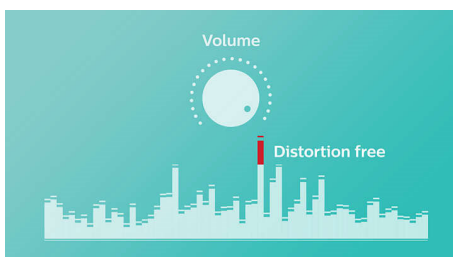

wireless portable speaker
4W, 8hr Long Bluetooth range, Waterproof, dustproof, By pack USB strap

BT3900B/00

Highlights

Powerful driver

EverPlay speaker delivers big sound from a slim form factor, with the help of a large bass radiating area and powerful driver. Engineered for sensitivity and stability, the paper cone with aluminum dust cap to deliver smooth responsiveness and improved high frequency output.

Bass radiators

EverPlay speaker gives powerful sound from a compact form factor, with the help of a large bass radiating area. It delivers extra bass boost and extension.

Anti-clipping function

Anti-Clipping lets you play music louder and keeps it high quality, even when the battery is low. It accepts a range of input signals, from 300mV to 1000mV and keeps your speakers safe from damage by distortion. This built-in function monitors the musical signal as it goes through the amplifier and keeps peaks within the amplifier's range, preventing the audio distortion caused by clipping without affecting loudness. A portable speaker's ability to reproduce musical peaks decreases along with battery power, yet anti-clipping reduces peaks caused by low battery, keeping music distortion free.