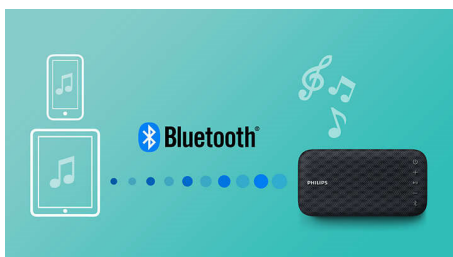

PHILIPS

wireless portable speaker
4W, 8hr Long Bluetooth range, Waterproof, dustproof, By pack USB strap

BT3900B/00

Highlights

Powerful driver

EverPlay speaker delivers big sound from a slim form factor, with the help of a large bass radiating area and powerful driver. Engineered for sensitivity and stability, the paper cone with aluminum dust cap to deliver smooth responsiveness and improved high frequency output.

Bass radiators

EverPlay speaker gives powerful sound from a compact form factor, with the help of a large bass radiating area. It delivers extra bass boost and extension.

Anti-clipping function

Anti-Clipping lets you play music louder and keeps it high quality, even when the battery is low. It accepts a range of input signals, from 300mV to 1000mV and keeps your speakers safe from damage by distortion. This built-in function monitors the musical signal as it goes through the amplifier and keeps peaks within the amplifier's range, preventing the audio distortion caused by clipping without affecting loudness. A portable speaker's ability to reproduce musical peaks decreases along with battery power, yet anti-clipping reduces peaks caused by low battery, keeping music distortion free.

Wireless music streaming

Bluetooth is a wireless communication technology that is both robust and energy-

efficient. The technology allows easy wireless connection to iPod/iPhone/iPad or other Bluetooth devices, such as smartphones, tablets or even laptops. So you can enjoy your favorite music, sound from video or game wireless on this speaker easily.

30m Bluetooth range

Move freely around with your smart phone, without worrying about dropping your music. EverPlay speaker offers an incredibly stable and long-range Bluetooth connection up to 30 metres or 100 feet, three times faster than industry standards. The speakers are equipped with a sensitivity antenna and radio frequency filter to minimize background interference.