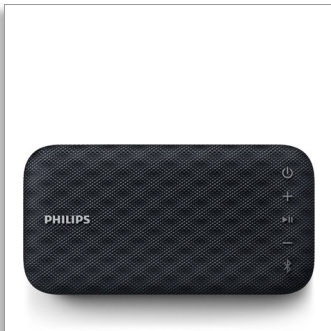

Philips
wireless portable speaker

4W, 8hr

Long Bluetooth range
Waterproof, dustproof
By pack USB strap

BT3900B

Music never stops

My music never stops. Everplay wireless portable speaker keeps playing all the time without interruption thanks to the strong Bluetooth connection and intuitive charging options. Its custom fabric makes it beautiful as well as super durable

Intuitive charging

- Battery indicator to easily view power level
- USB cable doubles as a strap

Strong Bluetooth connection

- Wireless music streaming via Bluetooth
- Strong Bluetooth connection up to 30m or 100ft
- Built-in microphone for hands-free phone calls

Big sound

- Bass radiators for extra bass boost and extension
- Anti-clipping function for loud, distortion free music
- Powerful driver with bass radiator for big sound

Super durability

- Durable build – shockproof, dustproof and waterproof (IP57)
- High performance DuraFit fabric

PHILIPS

wireless portable speaker
4W, 8hr Long Bluetooth range, Waterproof, dustproof, By pack USB strap

BT3900B/00

Highlights

Powerful driver

EverPlay speaker delivers big sound from a slim form factor, with the help of a large bass radiating area and powerful driver. Engineered for sensitivity and stability, the paper cone with aluminum dust cap to deliver smooth responsiveness and improved high frequency output.