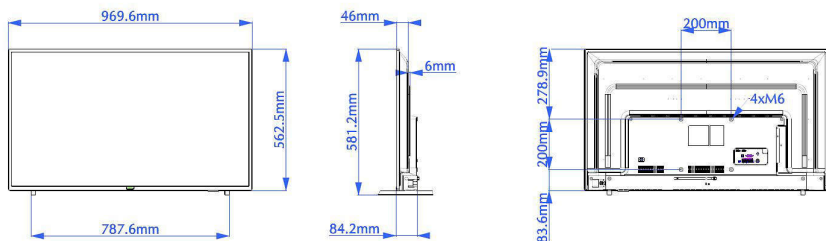

Specifications

Picture/Display

- Diagonal screen size (inch): 43 inch
- Diagonal screen size (metric): 108 cm
- Display: LED Full HD, D-LED
- Panel resolution: 1920x1080p
- Brightness: 250 cd/m²
- Viewing angle: 178° (H) / 178° (V)

Connectivity Enhancements

- EasyLink (HDMI CEC): One touch play, System Standby, RC pass through, system audio control
- HDMI: ARC (HDMI1)
- Scart: Power on scart

Design

- Colour: Black

Dimensions

- Set Width: 970 mm
- Set Height: 563 mm
- Set Depth: 78/84 mm
- Product weight: 7.2 kg
- Set width (with stand): 970 mm
- Set height (with stand): 581 mm
- Set depth (with stand): 212 mm
- Product weight (+stand): 7.3 kg
- Wall mount compatible: 200 x 200 mm, M6