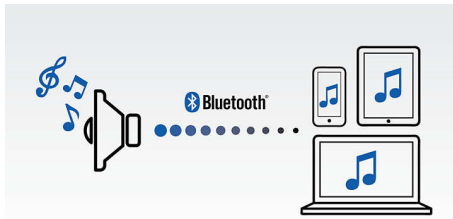

Simplicity in use

- Audio-in for easy connection to almost any electronic device
- Wireless music streaming via Bluetooth

PHILIPS

wireless portable speaker
Bluetooth® Rechargeable battery, 2W

Highlights

Wireless music streaming

Bluetooth is a short range wireless communication technology that is both robust and energy-efficient. The technology allows easy wireless connection to iPod/iPhone/iPad or other Bluetooth devices, such as smartphones, tablets or even laptops. So you can enjoy your favorite music, sound from video or game wireless on this speaker easily.

Anti-clipping function

Anti-Clipping lets you play music louder and keeps it high quality, even when the battery is

low. It accepts a range of input signals, from 300mV to 1000mV and keeps your speakers safe from damage by distortion. This built-in function monitors the musical signal as it goes through the amplifier and keeps peaks within the amplifier's range, preventing the audio distortion caused by clipping without affecting loudness. A portable speaker's ability to reproduce musical peaks decreases along with battery power, yet anti-clipping reduces peaks caused by low battery, keeping music distortion free.