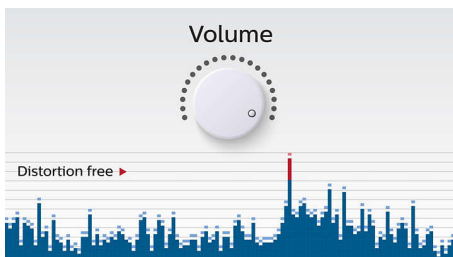

Anti-clipping function

Anti-Clipping lets you play music louder and keeps it high quality, even when the battery is

low. It accepts a range of input signals, from 300mV to 1000mV and keeps your speakers safe from damage by distortion. This built-in function monitors the musical signal as it goes through the amplifier and keeps peaks within the amplifier's range, preventing the audio distortion caused by clipping without affecting loudness. A portable speaker's ability to reproduce musical peaks decreases along with battery power, yet anti-clipping reduces peaks caused by low battery, keeping music distortion free.