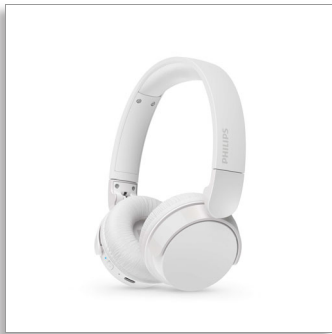

Philips 4000 series
On-ear wireless
headphones

Lightweight on-ear headphones
Natural sound. Dynamic Bass
Up to 55 hours of play time
Clear calls

TAH4209WT

Light, comfy, foldable—and plays for days!

With up to 55 hours of playback, these wireless on-ear headphones will keep you happy for days between charges. You get great sound, plus Dynamic Bass for deeper bass even at low volumes, and you can activate a low lag setting for videos.

On-ear wireless headphones. Comfort and style

- So light and comfy, you can wear them for hours
- Up to 55 hours of play time. USB-C charging
- Great sound even at low volume with Dynamic Bass
- Powerful 32 mm neodymium drivers
- Stylish matte colourways

Everyday ease

- Solid Bluetooth multipoint connection
- A quick 15 minute charge provides 2 hours of playback
- Clear calls. They'll hear what you're saying
- Beautifully portable compact, foldable design
- Convenient multi-function button on right ear cup