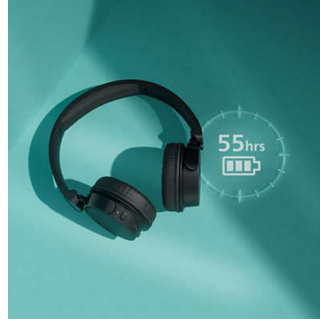

Up to 55 hours of play time

With up to 55 hours of play time, these wireless headphones will see you through plenty of playlists. They recharge fully in just 2 hours via USB-C, and a quick 15 minute charge will give you enough power to keep the music playing for another 2 hours.

Solid Bluetooth connection

Advanced Bluetooth connectivity gives you a more stable connection for seamless streaming, and you can connect to two Bluetooth devices (iOS or Android) at the same time. Enjoy that playlist or listen uninterrupted to your favourite podcast without annoying dips in the sound.

Clear calls

Your voice will come through clearly when you're on a call. A dedicated mic picks up the sound of your voice while a noise-reduction algorithm quietens some of the background noise from the world around you.

Compact-fold design

Bring them with you! With their stylish matte colourways and foldable design, there's

nowhere you can't go with these on-ear wireless headphones. The ear cups fold flat and swivel inwards for easy storage in your pocket or bag.

Convenient multi-function button

A handy multi-function button on the right ear cup lets you manage calls or control playback and volume. If you're watching videos or films, you can use the power button to activate a low-latency setting.

Philips Headphones app

You can use our companion app to activate Dynamic Bass or turn on the low-latency setting when watching videos. There's also a range of preset sound styles: 'Voice' is ideal for podcasts! Ever forget to turn off your headphones? Set the timer on the app and they'll power down automatically.

Philips sound signature

From music to podcasts, love what you hear! These wireless headphones feature large 32 mm drivers, tuned to the Philips sound signature. Whatever you're into, you'll enjoy a warm, natural sound with deep bass.

Powerful 32 mm neodymium driver

Powerful 32 mm neodymium drivers

Stylish matte colourways

Stylish matte colourways

A quick 15 minute charge provides 1 hour of playback

A quick 15 minute charge provides 2 hours of playback