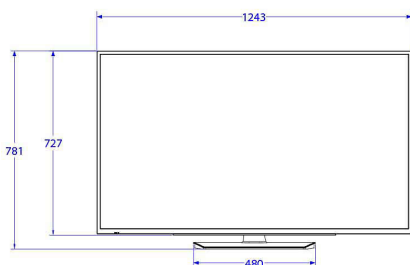

- Control: Multi-Remote Control
- Convenience: Headphone out

Multimedia

- Video playback supported: Containers: AVI, MKV, Formats: H.264/MPEG4 AVC, MPEG1, MPEG2, MPEG4, HEVC, TS
- Music formats supported: MP3, AAC, WAV, WMA (v2 up to v9.2)
- Subtitle formats supported: SRT, SSA SUB, ASS, SMI, TXT
- Picture formats supported: BMP, JPG, PNG
- Supp. Video Resolution on USB: up to 1920x1080p@30Hz
- Multimedia connections: USB

Audio

- Sound output Power: 16 (2x8) W
- Speakers: 2.0, Down Firing
- Sound Features: Equalizer, Balance, AVL, Incredible surround, Dynamic Bass, Dolby MS10

Power

- Mains power: AC 220-240V; 50-60Hz
- Ambient temperature: 5 °C to 45 °C
- Standby power consumption: <0.3 W
- Energy Label Class: A++
- Eu Energy Label power: 60 W
- Power Saving Features: Eco mode
- Annual energy consumption: 87 kWh

Accessories

- Included: Remote Control 22AV1407A/12, 2x AAA batteries, Warranty Leaflet, Legal and Safety brochure, Tabletop Stand
- Optional: Easy RC 22AV1601B/12, Setup RC 22AV9574A/12

Connectivity Side

- Common Interface Slot: CI+ 1.3
- HDMI1: HDMI 2.0 with HDCP 2.2
- Headphone out: Mini-Jack
- USB1: USB 2.0

Connectivity Rear

- AV input: CVBS+L/R (Cinch)
- Antenna: IEC-75, F-Type
- Digital Audio out: Optical
- VGA input: 15 pin D-sub
- HDMI2: HDMI 2.0 with HDCP 2.2, ARC
- HDMI3: HDMI 2.0 with HDCP 2.2

Connectivity Enhancements

- EasyLink (HDMI CEC): One touch play, System Standby, RC pass through

Issue date 2024-03-24

Version: 1.0.1

EAN: 87 18863 02045 6

© 2024 Koninklijke Philips N.V.
All Rights reserved.

Specifications are subject to change without notice.
Trademarks are the property of Koninklijke Philips N.V.
or their respective owners.

www.philips.com

Design

- Colour: Black

Dimensions

- Set Width: 1243 mm
- Set Height: 727 mm
- Set Depth: 44/74 mm
- Product weight: 14.5 kg
- Set width (with stand): 1243 mm
- Set height (with stand): 781 mm
- Set depth (with stand): 250 mm
- Product weight (+stand): 15.4 kg
- Wall mount compatible: 400 x 200 mm, M6

* Availability of features will depend on implementation chosen by integrator.

* Typical on-mode power consumption measured according to IEC62087 Ed 2. The actual energy consumption will depend on how the television is used.

* This television contains lead only in certain parts or components where no technology alternatives exist in accordance with existing exemption clauses under the RoHS Directive.