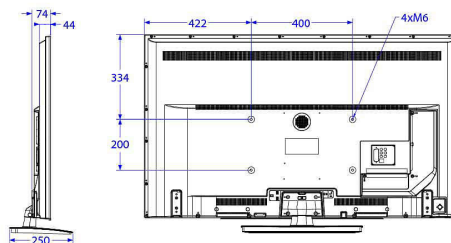

- Control: Multi-Remote Control
- Convenience: Headphone out

Multimedia

- Video playback supported: Containers: AVI, MKV, Formats: H.264/MPEG4 AVC, MPEG1, MPEG2, MPEG4, HEVC, TS
- Music formats supported: MP3, AAC, WAV, WMA (v2 up to v9.2)
- Subtitle formats supported: SRT, SSA SUB, ASS, SMI, TXT
- Picture formats supported: BMP, JPG, PNG
- Supp. Video Resolution on USB: up to 1920x1080p@30Hz
- Multimedia connections: USB

Audio

- Sound output Power: 16 (2x8) W
- Speakers: 2.0, Down Firing
- Sound Features: Equalizer, Balance, AVL, Incredible surround, Dynamic Bass, Dolby MS10

Power

- Mains power: AC 220-240V; 50-60Hz
- Ambient temperature: 5 °C to 45 °C
- Standby power consumption: <0.3 W
- Energy Label Class: A++
- Eu Energy Label power: 60 W
- Power Saving Features: Eco mode
- Annual energy consumption: 87 kWh

Accessories

- Included: Remote Control 22AV1407A/12, 2x AAA batteries, Warranty Leaflet, Legal and Safety brochure, Tabletop Stand
- Optional: Easy RC 22AV1601B/12, Setup RC 22AV9574A/12

Connectivity Side

- Common Interface Slot: CI+ 1.3
- HDMI1: HDMI 2.0 with HDCP 2.2
- Headphone out: Mini-Jack
- USB1: USB 2.0

Connectivity Rear

- AV input: CVBS+L/R (Cinch)
- Antenna: IEC-75, F-Type
- Digital Audio out: Optical
- VGA input: 15 pin D-sub
- HDMI2: HDMI 2.0 with HDCP 2.2, ARC
- HDMI3: HDMI 2.0 with HDCP 2.2

Connectivity Enhancements

- EasyLink (HDMI CEC): One touch play, System Standby, RC pass through

Issue date 2024-03-24

Version: 1.0.1

EAN: 87 18863 02045 6

© 2024 Koninklijke Philips N.V.
All Rights reserved.

Specifications are subject to change without notice.
Trademarks are the property of Koninklijke Philips N.V.
or their respective owners.

www.philips.com

Design

- Colour: Black

Dimensions

- Set Width: 1243 mm
- Set Height: 727 mm
- Set Depth: 44/74 mm
- Product weight: 14.5 kg
- Set width (with stand): 1243 mm
- Set height (with stand): 781 mm
- Set depth (with stand): 250 mm
- Product weight (+stand): 15.4 kg
- Wall mount compatible: 400 x 200 mm, M6

* Availability of features will depend on implementation chosen by integrator.

* Typical on-mode power consumption measured according to IEC62087 Ed 2. The actual energy consumption will depend on how the television is used.

* This television contains lead only in certain parts or components where no technology alternatives exist in accordance with existing exemption clauses under the RoHS Directive.