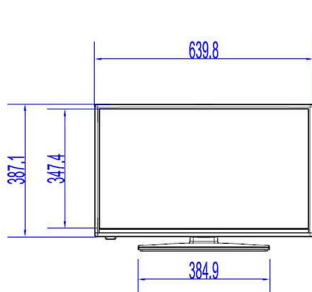

## Picture/Display

- Aspect ratio: 16:9
- Diagonal screen size (inch): 28 inch
- Diagonal screen size (metric): 70 cm
- Display: LED HD TV
- Panel resolution: 1366 x 768p
- Brightness: 250 cd/m<sup>2</sup>
- Contrast ratio (typical): 3000
- Viewing angle: 178° (H) / 178° (V)

## Dimensions

- Set Width: 640 mm
- Set Height: 387 mm
- Set Depth: 70/82 mm
- Product weight: 4.5 kg
- Set width (with stand): 640 mm
- Set height (with stand): 429 mm
- Set depth (with stand): 185 mm
- Product weight (+stand): 5.0 kg
- Wall mount compatible: M4, 75 x 75 mm