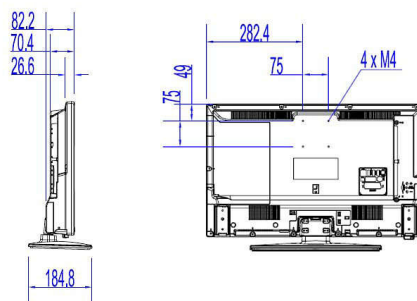

## Picture/Display

- Aspect ratio: 16:9
- Diagonal screen size (inch): 28 inch
- Diagonal screen size (metric): 70 cm
- Display: LED HD TV
- Panel resolution: 1366 x 768p
- Brightness: 250 cd/m<sup>2</sup>
- Contrast ratio (typical): 3000
- Viewing angle: 178° (H) / 178° (V)

## Dimensions

- Set Width: 640 mm
- Set Height: 387 mm
- Set Depth: 70/82 mm
- Product weight: 4.5 kg
- Set width (with stand): 640 mm
- Set height (with stand): 429 mm
- Set depth (with stand): 185 mm
- Product weight (+stand): 5.0 kg
- Wall mount compatible: M4, 75 x 75 mm