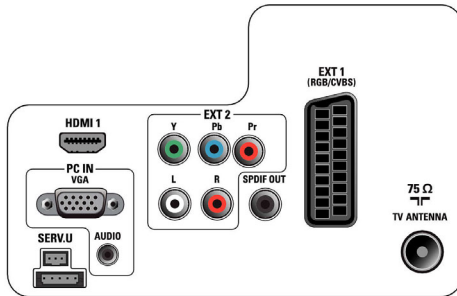

Specifications

Picture/Display

- Aspect ratio: Widescreen
- Diagonal screen size (inch): 32 inch
- Diagonal screen size (metric): 81 cm
- Panel resolution: 1920 x 1080p
- Brightness: 400 cd/m²
- Picture enhancement: 3/2 - 2/2 motion pull down, 3D Combfilter, Active Control, Colour Enhancement, Digital Crystal Clear, Digital Noise

- Reduction, Dynamic contrast enhancement, Sharpness Adjustment, 2D/3D noise reduction, 1080p 24/25/30 Hz processing, 1080p 50/60 Hz processing
- Display screen type: LCD Full HD W-UXGA Act. matrix
- Dynamic screen contrast: 100,000:1
- Response time (typical): 5 ms
- Viewing angle: 178° (H)/178° (V)

- Peak Luminance ratio: 74 %
- Screen enhancement: Anti-Reflection coated screen

Supported Display Resolution

- Computer formats: 640 x 480, 60 Hz, 800 x 600, 60 Hz, 1024 x 768, 60 Hz, 1280 x 720, 60 Hz, 1280 x 768, 60 Hz, 1280 x 1024, 60 Hz, 1360 x 768,

Rear connectors

Side