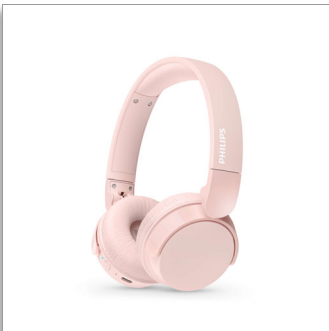

Philips 4000 series
On-ear wireless
headphones

Lightweight on-ear headphones
Natural sound. Dynamic Bass
Up to 55 hours of play time
Clear calls

TAH4209PK

Light, comfy, foldable—and plays for days!

With up to 55 hours of playback, these wireless on-ear headphones will keep you happy for days between charges. You get great sound, plus Dynamic Bass for deeper bass even at low volumes, and you can activate a low lag setting for videos.

On-ear wireless headphones. Comfort and style

- So light and comfy, you can wear them for hours
- Up to 55 hours of play time. USB-C charging
- Great sound even at low volume with Dynamic Bass
- Powerful 32 mm neodymium drivers
- Stylish matte colourways

Everyday ease

- A quick 15 minute charge provides 2 hours of playback
- Solid Bluetooth multipoint connection
- Clear calls. They'll hear what you're saying
- Beautifully portable compact, foldable design
- Convenient multi-function button on right ear cup