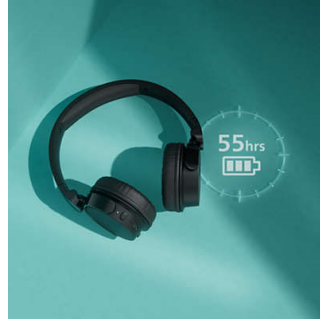

Up to 55 hours of play time

With up to 55 hours of play time, these wireless headphones will see you through plenty of playlists. They recharge fully in just 2 hours via USB-C, and a quick 15 minute charge will give you enough power to keep the music playing for another 2 hours.

Solid Bluetooth connection

Advanced Bluetooth connectivity gives you a more stable connection for seamless streaming, and you can connect to two Bluetooth devices (iOS or Android) at the same time. Enjoy that playlist or listen uninterrupted to your favourite podcast without annoying dips in the sound.

Clear calls

Your voice will come through clearly when you're on a call. A dedicated mic picks up the sound of your voice while a noise-reduction algorithm quietens some of the background noise from the world around you.

Compact-fold design

Bring them with you! With their stylish matte colourways and foldable design, there's

TAH4209PK/00

nowhere you can't go with these on-ear wireless headphones. The ear cups fold flat and swivel inwards for easy storage in your pocket or bag.

Convenient multi-function button

A handy multi-function button on the right ear cup lets you manage calls or control playback and volume. If you're watching videos or films, you can use the power button to activate a low-latency setting.

Philips Headphones app

You can use our companion app to activate Dynamic Bass or turn on the low-latency setting when watching videos. There's also a range of preset sound styles: 'Voice' is ideal for podcasts! Ever forget to turn off your headphones? Set the timer on the app and they'll power down automatically.

Philips sound signature

From music to podcasts, love what you hear! These wireless headphones feature large 32 mm drivers, tuned to the Philips sound signature. Whatever you're into, you'll enjoy a warm, natural sound with deep bass.

Powerful 32 mm neodymium driver

Powerful 32 mm neodymium drivers

Stylish matte colourways

Stylish matte colourways

A quick 15 minute charge provides 1 hour of playback

A quick 15 minute charge provides 2 hours of playback