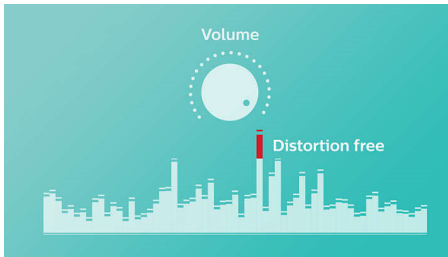

PHILIPS

wireless portable speaker
Bluetooth® Rechargeable battery, 2W

BT55W/00

Highlights

Anti-clipping function_BT55

Anti-Clipping lets you play music louder and keeps it high quality, even when the battery is low. It accepts a range of input signals, from 300mV to 1000mV and keeps your speakers safe from damage by distortion. This built-in function monitors the musical signal as it goes through the amplifier and keeps peaks within the amplifier's range, preventing the audio distortion caused by clipping without affecting loudness. A portable speaker's ability to reproduce musical peaks decreases along with