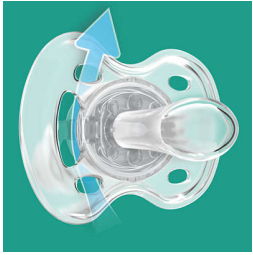

SCF180/25

Treat delicate skin to the comfort of air

Extra air holes let skin breathe

Let your little one's skin breathe with the Philips Avent Freeflow pacifier. The shield has 6 air holes for extra airflow, designed to reduce skin irritation. Our orthodontic collapsible nipple respects your baby's natural oral development.

Easy to clean

- Easy to sterilize for extra hygiene

Extra airflow

- Extra air holes let your baby's skin breathe

Quality assured

- Made at our award-winning site in the UK

Comfortable soft silicone nipple

- 9 out of 10 babies accept our pacifiers*
- Designed for natural oral development

Safety & Hygiene

- Security handle for easy removal
- Snap-on cap helps keep your baby's pacifier clean

Highlights

Extra airflow

Skin needs to breathe, especially your little one's. Our shield has 6 air holes for extra airflow, designed to reduce skin irritation.

Orthodontic nipple

Our collapsible silicone nipple has a symmetrical shape that respects your baby's palate, teeth and gums as he or she grows.

Snap-on cap for hygiene

When the pacifier isn't in use, simply snap on the cap before storing to keep the nipple safe and clean.