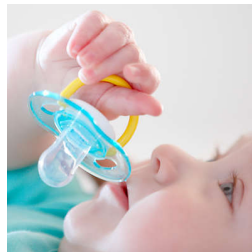

SCF180/25

Treat delicate skin to the comfort of air

Extra air holes let skin breathe

Let your little one's skin breathe with the Philips Avent Freeflow pacifier. The shield has 6 air holes for extra airflow, designed to reduce skin irritation. Our orthodontic collapsible nipple respects your baby's natural oral development.

Safety & Hygiene

- Security handle for easy removal
- Snap-on cap helps keep your baby's pacifier clean

Highlights

Extra airflow

Skin needs to breathe, especially your little one's. Our shield has 6 air holes for extra airflow, designed to reduce skin irritation.

Orthodontic nipple

Our collapsible silicone nipple has a symmetrical shape that respects your baby's palate, teeth and gums as he or she grows.

Snap-on cap for hygiene

When the pacifier isn't in use, simply snap on the cap before storing to keep the nipple safe and clean.

Easy to sterilize

Keeping your little one's Soothies and pacifiers clean is easy. Simply put them in your sterilizer or submerge in boiling water.

Security handle

Our security handle lets you easily remove your baby's pacifier at any time. Even little hands can grab it!