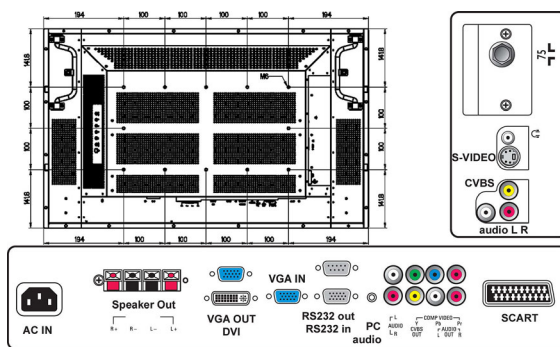

Sound

- Output power (RMS): 2 x 10 W
- Sound System: Stereo

Power

- Power supply: 90-264 VAC, 50/60 Hz, Built-in
- Consumption (On mode): 100 W (PC)/130 W (TV)
- Standby power consumption: 2 W <
- Ambient temperature: 0°C to 35°C

Supported Display Resolution

- Computer formats: 640 x 480, 60, 75 Hz, 720 x 400, 70 Hz, 800 x 600, 60, 75 Hz, 1024 x 768, 60, 75 Hz, 1280 x 768, 60 Hz, 1360 x 768, 60 Hz
- Video formats: 480i, 60 Hz, 480p, 60 Hz, 576i, 50 Hz, 576p, 50 Hz, 720p, 50, 60 Hz, 1080i, 50, 60 Hz

Dimensions

- Box depth: 383 mm
- Box height: 679 mm
- Box width: 1019 mm
- Set Width: 871 mm
- Set Height: 567 mm
- Set Depth: 141 mm
- Weight incl. Packaging: 32 kg
- MTBF: 50,000 hrs
- Set weight: 24.5 kg

Tuner/Reception/Transmission

- Aerial Input: 75 ohm coaxial (IEC75)
- Tuner bands: Hyperband, S-Channel, UHF, VHF
- TV system: PAL, SECAM
- Video Playback: PAL, SECAM
- Tuner Display: PLL
- Number of Pre-set Channels: 100

Accessories

- Included accessories: AC Power Cord, Registration card, Remote Control, Batteries for remote control, Wall mounting bracket, DVI-D cable, Audio Cable, VGA cable, Installation CD
- User Manual

Issue date 2024-03-24

Version: 1.0.2

EAN: 87 10895 92127 5

© 2024 Koninklijke Philips N.V.
All Rights reserved.

Specifications are subject to change without notice.
Trademarks are the property of Koninklijke Philips N.V.
or their respective owners.

www.philips.com