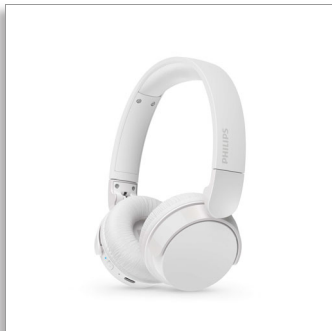

Philips 4000 series  
On-ear wireless  
headphones

Lightweight on-ear headphones  
Natural sound. Dynamic Bass  
Up to 55 hours of play time  
Clear calls

TAH4209WT

## Light, comfy, foldable—and plays for days!

With up to 55 hours of playback, these wireless on-ear headphones will keep you happy for days between charges. You get great sound, plus Dynamic Bass for deeper bass even at low volumes, and you can activate a low lag setting for videos.

### **Everyday ease**

- A quick 15 minute charge provides 2 hours of playback
- Solid Bluetooth multipoint connection
- Clear calls. They'll hear what you're saying
- Beautifully portable compact, foldable design
- Convenient multi-function button on right ear cup