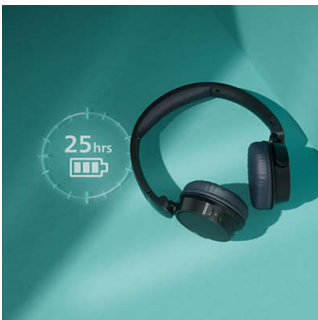

Up to 25 hours of play time

With up to 25 hours of play time, these wireless headphones will see you through plenty of playlists.

They recharge fully in just 2 hours via USB-C, and a quick 15 minute charge will give you enough power to keep the music playing for another hour.

Solid Bluetooth connection

Advanced Bluetooth connectivity gives you a more stable connection for seamless streaming, and you can connect to two Bluetooth devices (iOS or Android) at the same time. Enjoy that playlist or listen uninterrupted to your favourite podcast without annoying dips in the sound.

Clear calls

Your voice will come through clearly when you're on a call. A dedicated mic picks up the sound of your voice while a noise-reduction algorithm quietsens some of the background noise from the world around you.

Compact-fold design

Bring them with you! With their stylish matte colourways and foldable design, there's nowhere you can't go with these on-ear wireless headphones. The ear cups fold flat and swivel inwards for easy storage in your pocket or bag.

Convenient multi-function button

A handy multi-function button on the right ear cup lets you manage calls or control playback and volume. If you're watching videos or films, you can use the power button to activate a low-latency setting.

Philips Headphones app

You can use our companion app to activate Dynamic Bass or turn on the low-latency setting when watching videos. There's also a range of preset sound styles: 'Voice' is ideal for podcasts! Ever forget to turn off your headphones? Set the timer on the app and they'll power down automatically.

Philips sound signature

From music to podcasts, love what you hear! These wireless headphones feature large 32 mm drivers, tuned to the Philips sound signature. Whatever you're into, you'll enjoy a warm, natural sound with deep bass.

Powerful 32 mm neodymium driver

Powerful 32 mm neodymium drivers

Stylish matte colourways

Stylish matte colourways

A quick 15 minute charge provides 1 hour of playback

A quick 15 minute charge provides 1 hour of playback

TAH3209WT/00

Specifications

Sound

- Frequency range: 20–20,000 Hz
- Speaker diameter: 32 mm
- Impedance: 32 Ohm
- Maximum power input: 20 mW
- Sensitivity: 112 dB (1K Hz)
- Driver type: Dynamic

Connectivity

- Bluetooth version: 5.3
- Bluetooth profiles: A2DP, AVRCP, HFP
- Maximum range: Up to 10 m
- Multipoint connection
- Type of wireless transmission: Bluetooth

Outer Carton

- Number of consumer packages: 3
- GTIN: 1 48 95229 13972 2

Convenience

- Type of controls: Button

Power

- Rechargeable
- Number of batteries: 1 pcs
- Music play time: 25 hour(s)
- Charging time: 2 hour(s)
- Fast charging time: 15 mins for 1 hr
- Battery type (Headphones): Lithium Polymer (built-in)

Packaging dimensions

- Packaging type: Carton
- Type of shelf placement: Hanging
- Number of products included: 1
- EAN: 48 95229 13972 5

Accessories

- Quick Start Guide
- Charging cable: USB-C cable, 200 mm

Design