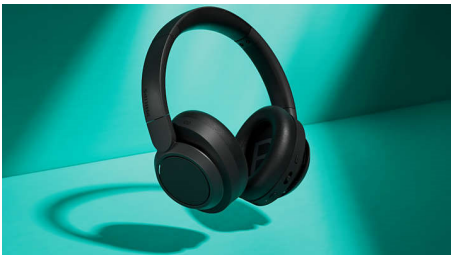

Lightweight and comfy

The round ear-cup mounts and sleek frame give these over-ear headphones a distinctive sense of style. Memory foam ear-cup cushions keep you comfortable throughout long listening sessions, and the ear cups fold flat and swivel inwards for easy storage in your pocket or bag.