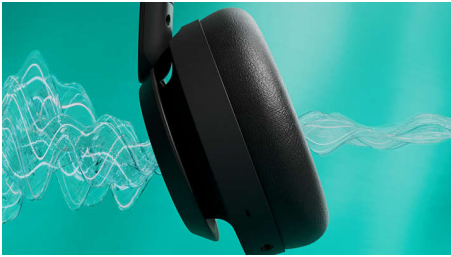

Highlights

Noise Cancelling Pro

Adaptive noise cancellation quickly reacts to your surroundings to suppress external noise, including wind, in real time. If you want to hear what's going on around you, Awareness Mode lets outside sounds back in. Quick Awareness enhances voices, so you can have a conversation without removing your headphones.

Great sound. Dynamic Bass

You'll enjoy rich sound from the 40 mm drivers, and good passive noise isolation from the over-ear fit. To enjoy the full power of your favourite basslines without turning up the volume, simply activate Dynamic Bass via the multi-function button or the Philips Headphones app.