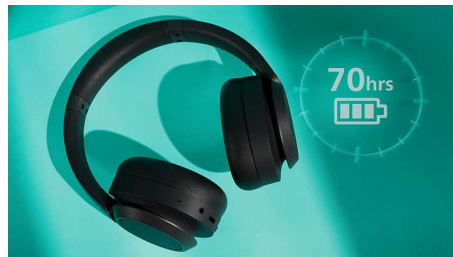

Up to 70 hrs (with ANC off)

You get well over a day of listening even if you have noise cancellation turned on. A full charge takes just 2 hours via USB-C, and a quick 5 minute charge gives you an extra 3 hours. You can also use a USB-C cable to plug into any smart device with a USB-C port.