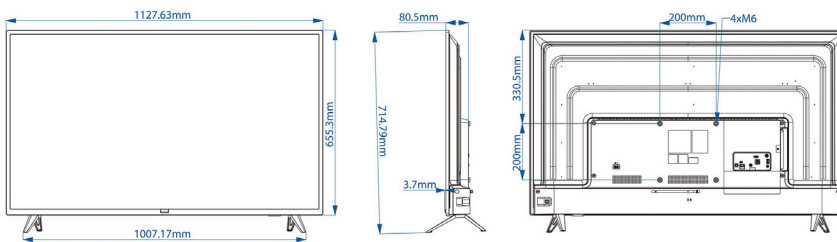

- Digital TV: DVB-T/T2/C, HEVC FHD (up to 1080p60)
- Analog TV: PAL
- IP Playback: Multicast, Unicast

Features

- Ease of use: Picture Style, Sound Style
- Digital services: 8d EPG, Now&Next, MHEG,

- Teletext, HbbTV, Subtitles
- Local control: Joystick

Hospitality Features

- Hotel mode: Joystick Control Lock, Menu lock, Installation Menu Lock, Volume limitation
- Prison mode: high security mode, TXT/MHEG/USB/EPG/Subtitle Lock
- Timer: Sleep Timer, Wake Up Alarm, Wake Up On Channel, Wake up Sounds
- Switch On control: Channel, Feature, Picture Format, Volume, Picture Style
- Power control: Quick Start Mode, Auto Power ON, WoLAN
- Apps: YouTube
- Your brand: Customizable Home Screen, Location Name (Geonames ID), CMND&Create,

- Customizable Dashboard (HTML), Welcome Logo
- Clock: On-screen Clock, Optional External Clock
- Cloning and Firmware update: Instant Initial Cloning, Via USB/RF/IP
- CMND&Control: Off-Line Channel Editor, Off-Line Settings Editor, Remote Management over IP/RF, CMND&Create, TV Group management
- Control: JSON API for TV Control-JAPIT, Serial Xpress Protocol
- Interactive DRM: VSecure, Playready Smoothstreaming
- Revenue generation: MyChoice
- Languages: Guest language control
- Remote Control: Low Battery Detection, RC Battery Door Lock, Glow-in-the-Dark Clock button
- CMND&Check-In: Guest Name, Guest Language