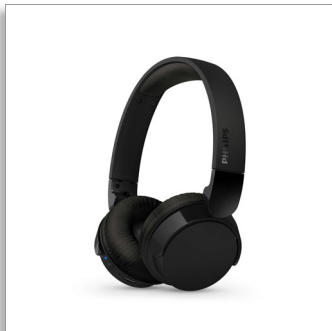

Philips 4000 series  
On-ear wireless  
headphones

Lightweight on-ear headphones  
Natural sound. Dynamic Bass  
Up to 55 hours of play time  
Clear calls

TAH4209BK

## Light, comfy, foldable—and plays for days!

With up to 55 hours of playback, these wireless on-ear headphones will keep you happy for days between charges. You get great sound, plus Dynamic Bass for deeper bass even at low volumes, and you can activate a low lag setting for videos.

### Everyday ease

- Solid Bluetooth multipoint connection
- A quick 15 minute charge provides 2 hours of playback
- Clear calls. They'll hear what you're saying
- Beautifully portable compact, foldable design
- Convenient multi-function button on right ear cup