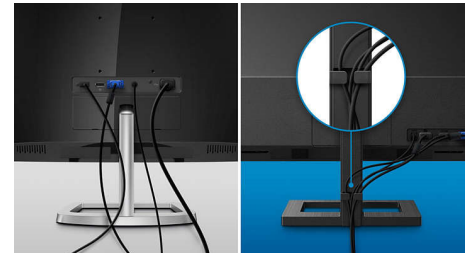

Cable management

Cable management is an intimate design that maintains a tidy workspace by organising the cables and wires required for the operation of a display device.