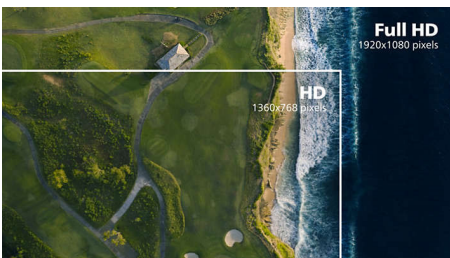

16:9 Full HD display

Picture quality matters. Regular displays deliver quality, but you expect more. This display features enhanced Full HD 1920 x 1080

resolution. With Full HD for crisp detail paired with high brightness, incredible contrast and realistic colours, expect a true-to-life picture.