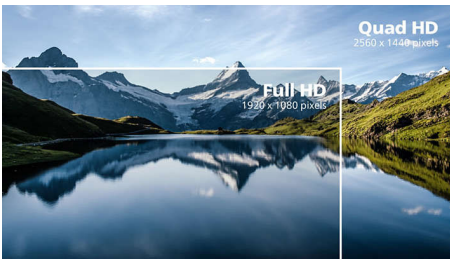

CrystalClear images

These Philips screens deliver Crystal Clear, Quad HD 2560 x 1440 or 2560 x 1080 pixel images. Utilising high-performance panels with a high-density pixel count, enabled by high bandwidth sources like USB-C, Displayport and HDMI, these new displays will make your images and graphics come alive. Whether you are a demanding professional who requires extremely detailed information for CAD-CAM solutions and uses 3D graphic applications, or a financial wizard working on huge spreadsheets, Philips displays will give you Crystal Clear images.