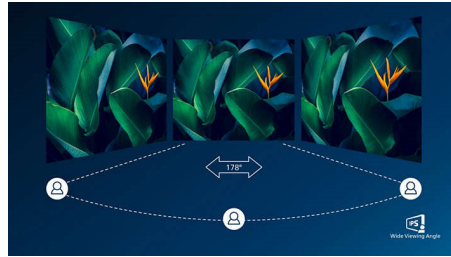

Superb Picture Quality

- 100 Hz refresh rates for ultra-smooth images
- IPS LED wide view technology for image and colour accuracy
- Crystal clear images with Quad HD 2560 x 1440 pixels
- High Dynamic Range (HDR) for more lifelike colourful visuals

PHILIPS

Quad HD monitor
1000 series 27" (68.6 cm), 2560 x 1440 (QHD)

27E1N1600AE/00

Highlights

100 Hz fast refresh

This Philips display refreshes the screen image up to 100 times per second which makes this monitor much faster than a standard display. With a 100 Hz frame rate, gamers are able to find those critical images on the screen that show enemy movement in an ultra-smooth motion so that they are easily targetable.

CrystalClear images

These Philips screens deliver Crystal Clear, Quad HD 2560 x 1440 or 2560 x 1080 pixel images. Utilising high-performance panels with a high-density pixel count, enabled by high bandwidth sources like USB-C, Displayport and HDMI, these new displays will make your images and graphics come alive. Whether you are a demanding professional who requires extremely detailed information for CAD-CAM solutions and uses 3D graphic applications, or a financial wizard working on huge spreadsheets, Philips displays will give you Crystal Clear images.

IPS technology

IPS displays use an advanced technology that gives you extra-wide viewing angles of 178/178 degrees, making it possible to view the display from almost any angle. Unlike standard TN panels, IPS displays give you remarkably crisp images with vivid colours, making them ideal not only for Photos, movies and web browsing, but also for professional applications that demand colour accuracy and consistent brightness at all times.