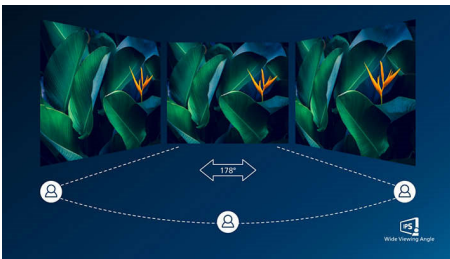

IPS technology

IPS displays use an advanced technology that gives you extra-wide viewing angles of 178/178 degrees, making it possible to view the display from almost any angle. Unlike standard TN panels, IPS displays give you remarkably crisp images with vivid colours, making them ideal not only for Photos, movies and web browsing, but also for professional applications that demand colour accuracy and consistent brightness at all times.