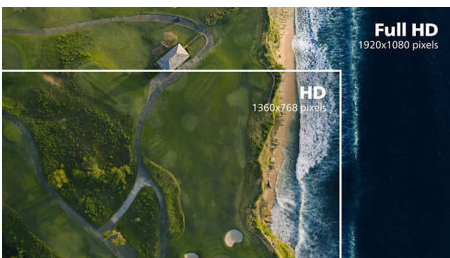

16:9 Full HD display

Picture quality matters. Regular displays deliver quality, but you expect more. This display

features enhanced Full HD 1920 x 1080 resolution. With Full HD for crisp detail paired with high brightness, incredible contrast and realistic colours, expect a true-to-life picture.