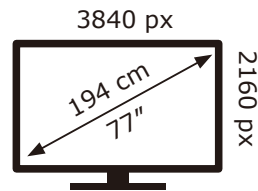

PHILIPS

77OLED909/12

134 kWh/1000h

2019/2013

PHILIPS

77OLED909/12

134 kWh/1000h

2019/2013