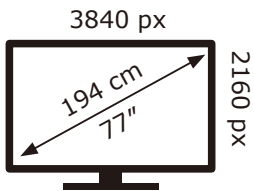

PHILIPS

77OLED909/12

134 kWh/1000h

2019/2013

PHILIPS

77OLED909/12

134 kWh/1000h

2019/2013