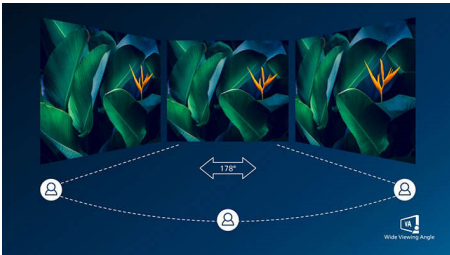

VA display

Philips VA LED display uses an advanced multi-domain vertical alignment technology which gives you super-high static contrast ratios for extra vivid and bright images. While standard office applications are handled with ease, it is especially suitable for photos, web-browsing, movies, gaming, and demanding graphical applications. Its optimized pixel management technology gives you 178/178 degree extra wide viewing angle, resulting in crisp images.