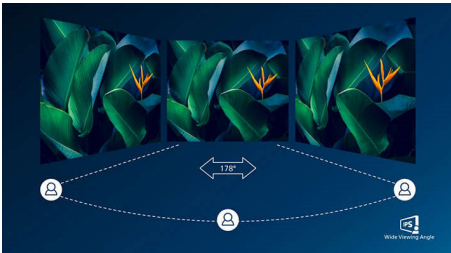

IPS technology

IPS displays use an advanced technology which gives you extra wide viewing angles of 178/178 degree, making it possible to view the display from almost any angle - even in 90 degree Pivot mode! Unlike standard TN panels, IPS displays gives you remarkably crisp images with vivid colors, making it ideal not only for Photos, movies and web browsing, but also for professional applications which demand color accuracy and consistent brightness at all times.

DisplayPort-out

With DisplayPort-out you can connect multiple high resolution displays with just one cable from your first display to the PC. The ability to daisy chain multiple displays enables you to create a clean desktop without the hassle of too many wires all over.