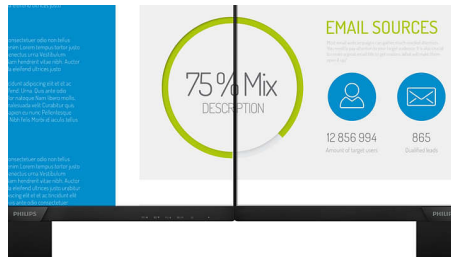

UltraNarrow Border

The new Philips displays feature ultra-narrow borders which allow for minimal distractions and maximum viewing size. Especially suited for multi-display or tiling setup like gaming, graphic design and professional applications, the ultra-narrow border display gives you the feeling of using one large display.