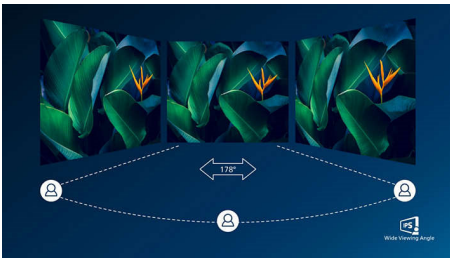

PHILIPS

Highlights

Ultra Wide-Color Technology

Ultra Wide-Color Technology delivers a wider spectrum of colors for a more brilliant picture. Ultra Wide-Color wider "color gamut" produces more natural-looking greens, vivid reds and deeper blues. Bring, media entertainment, images, and even productivity more alive and vivid colors from Ultra Wide-Color Technology.

IPS technology

IPS displays use an advanced technology which gives you extra wide viewing angles of 178/178 degree, making it possible to view the display from almost any angle. Unlike standard TN panels, IPS displays gives you remarkably crisp images with vivid colors, making it ideal not only for Photos, movies and web browsing, but also for professional applications which demand color accuracy and consistent brightness at all times.

UltraNarrow Border

The new Philips displays feature ultra-narrow borders which allow for minimal distractions and maximum viewing size. Especially suited for multi-display or tiling setup like gaming, graphic design and professional applications, the ultra-narrow border display gives you the feeling of using one large display.