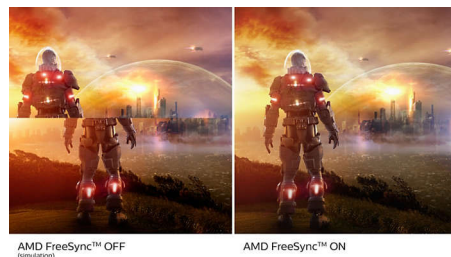

Ultra-smooth gaming

Gaming shouldn't be a choice between choppy gameplay or broken frames. With the new Philips monitor it doesn't have to be. Get fluid, artifact-free performance at virtually any framerate with AMD FreeSync™ technology, smooth quick refresh and ultra-fast response time.