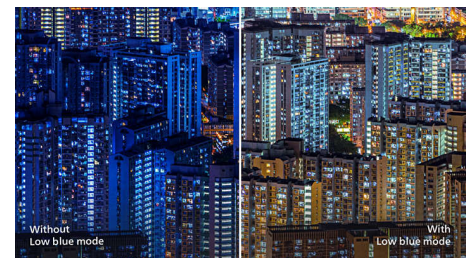

LowBlue Mode

Studies have shown that just as ultra-violet rays can cause eye damage, shortwave length blue light rays from LED displays can cause eye damage and affect vision over time. Developed for wellbeing, Philips LowBlue Mode setting uses a smart software technology to reduce harmful shortwave blue light.