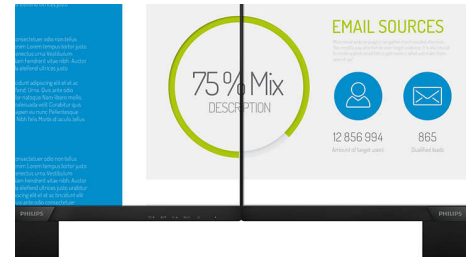

UltraNarrow Border

The new Philips displays feature ultra-narrow borders which allow for minimal distractions and maximum viewing size. Especially suited for multi-display or tiling setup like gaming, graphic design and professional applications, the ultra-narrow border display gives you the feeling of using one large display.