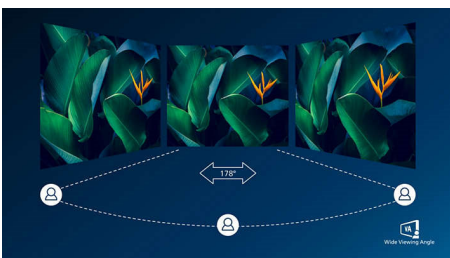

PHILIPS

Highlights

Curved display design

Desktop monitors offer a personal user experience, which suits a curve design very well. The curved screen provides a pleasant yet subtle immersion effect, which focuses on you at the center of your desk.

VA display

Philips VA LED display uses an advanced multi-domain vertical alignment technology which

gives you super-high static contrast ratios for extra vivid and bright images. While standard office applications are handled with ease, it is especially suitable for photos, web-browsing, movies, gaming, and demanding graphical applications. It's optimized pixel management technology gives you 178/178 degree extra wide viewing angle, resulting in crisp images.