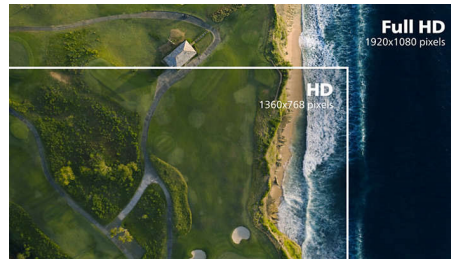

16:9 Full HD display

Picture quality matters. Regular displays deliver quality, but you expect more. This display features enhanced Full HD 1920 x 1080 resolution. With Full HD for crisp detail paired with high brightness, incredible contrast and realistic colors expect a true to life picture.