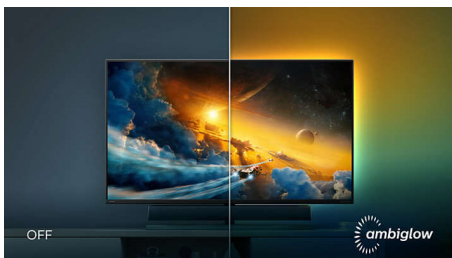

4K HDR display with Ambiglow
Momentum 55" (139.7 cm), 3840 x 2160 (4K UHD)

Highlights

Sound by Bowers & Wilkins

Six sound modes to optimize your gaming, viewing or listening experience. Sport & Racing: Create a realistic, being-there experience when enjoying sports or racing games. RPG and Adventure: Immerse yourself in spacious and atmospheric sound. Shooting and Action: Experience punchy, impactful sound for maximum excitement and realism. Movie Watching: Enhance movie soundtracks for an immersive, cinematic listening experience. Music: True Sound by Bowers & Wilkins, delivering the performance as the artist intended. Personal: Access the EQ menu to adjust the sound to your specific requirements.

Kvadrat speaker fabric

Sound this perfect should be heard with no obstructions. The soundbar on this Philips display is covered with a premium speaker fabric created by high-end manufacturer Kvadrat. This beautiful wool-blend material is acoustically transparent, allowing every scintillating detail to flow freely from the speaker into the room.

Ambiglow technology

Ambiglow adds a new dimension to your viewing experience. The innovative Ambiglow technology enhances the content on the screen by creating a halo of light from the monitor. Its fast processor analyses the incoming image content and continuously adapts the color and brightness of the emitted

light to match the image. Especially suited for watching movies, sports or playing games, Philips Ambiglow offers you a unique and immersive viewing experience.