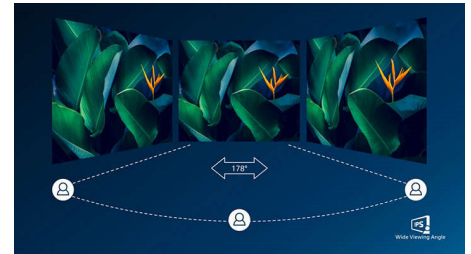

SmartImage Game mode

The new Philips gaming display has quick access OSD fine tuned for gamers, offering you multiple options. "FPS" mode (First person shooting) improves dark themes in games, allowing you to see hidden objects in dark areas. "Racing" mode adapts display with fastest response time, high color, along with image adjustments. "RTS" mode (Real time strategy) has a special SmartFrame mode which enables highlighting of specific area and allows for size and image adjustments. Gamer 1 and Gamer 2 enable you to save personal

325E8SW/56

customized settings based on different games, ensuring best performance.

IPS technology

IPS displays use an advanced technology which gives you extra wide viewing angles of 178/178 degree, making it possible to view the display from almost any angle. Unlike standard TN panels, IPS displays gives you remarkably crisp images with vivid colors, making it ideal not only for Photos, movies and web browsing, but also for professional applications which demand color accuracy and consistent brightness at all times.