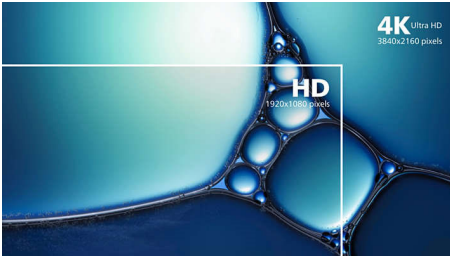

Highlights

UltraClear 4K UHD Resolution

These Philips displays utilize high performance panels to deliver UltraClear, 4K UHD (3840 x 2160) resolution images. Whether you are demanding professional requiring extremely detailed images for CAD solutions, using 3D graphics applications or a financial wizard working on huge spreadsheets, Philips displays will make your images and graphics come alive.