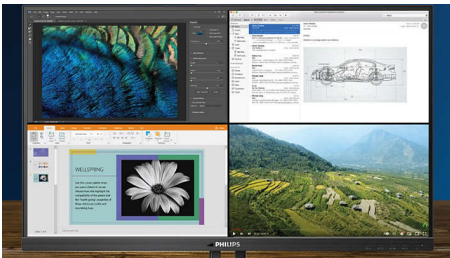

PHILIPS

Highlights

UltraClear 4K UHD Resolution

These Philips displays utilize high performance panels to deliver UltraClear, 4K UHD (3840 x 2160) resolution images. Whether you are demanding professional requiring extremely detailed images for CAD solutions, using 3D graphics applications or a financial wizard working on huge spreadsheets, Philips displays will make your images and graphics come alive.

MultiView technology for 4K

Philips MultiView feature on this expansive 4K UHD display enables you to have up to four systems each shown in Full HD on one screen. You can use the Picture-by-Picture (PbP) for monitoring four systems on one screen for control rooms or security. Or for multiple devices like two notebooks side-by-side simultaneously, making collaboration more productive. Or Picture-in-Picture mode (PiP) watching a live football feed from your set-top box, while working on your PC.