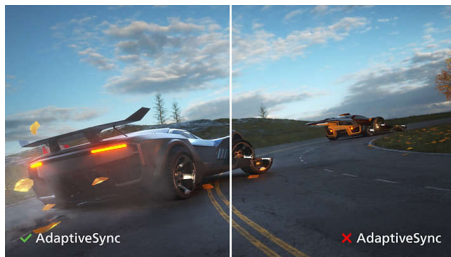

Adaptive-Sync technology

Gaming shouldn't be a choice between choppy gameplay or broken frames. Get fluid, artifact-free performance at virtually any framerate with Adaptive-Sync technology, smooth quick refresh and ultra-fast response time.