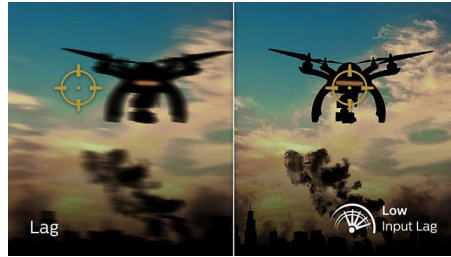

165Hz Gaming

You play intense, competitive gaming. You demand display with lag free, ultra-smooth images. This Philips display redraws the screen image up-to 165 times per second, effectively faster than a standard display. A lower frame rate can make enemies appear to jump from spot to spot on the screen, making them difficult targets to hit. With 165Hz frame rate, you get those critical missing images on the screen which shows enemy movement in ultra-smooth motion so you can easily target them. With ultra-low input lag and no screen tearing, this Philips display is your perfect gaming partner.

Low input lag

Input lag is the amount of time that elapses between performing an action with connected devices and seeing the result on screen. Low input lag reduces the time delay between entering a command from your devices to monitor, greatly improve on playing twitch-sensitive video games, particularly important to whom plays fast-paced, competitive games.