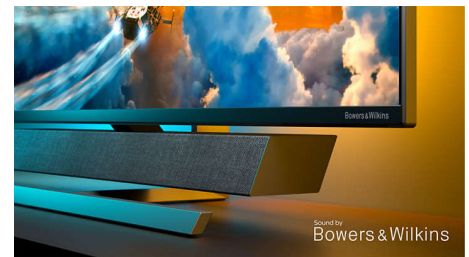

VESA DisplayHDR 1000

VESA-certified DisplayHDR 1000 delivers a dramatically different visual experience vs. other 'HDR compatible' screens. Extreme deep blacks and bright whites contrast with brilliant colors, to bring out details that you've never experienced before. Gamers can spot enemies hiding the dark corners and shadows easily, and movie viewers can enjoy a more compelling and lifelike show. This Philips Momentum comes with several HDR modes, each optimized for your usage scenarios: HDR Game, HDR Movie, and HDR Photo.

Bowers & Wilkins speakers

A new standard for gaming audio: covered by an acoustically transparent wool-blend Kvadrat material, the integrated speaker system by legendary speaker experts Bowers & Wilkins delivers an epic sound experience. With an integrated woofer, high-quality midrange drivers and tweeters, you can feel the action around you. This Philips Momentum display also offers True Sound audio modes specially tuned by Bowers & Wilkins: simply select an audio mode to optimize your gaming, viewing or listening experience.