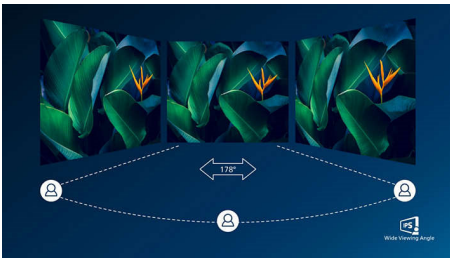

PHILIPS

Highlights

Ultra Wide-Color Technology

Ultra Wide-Color Technology delivers a wider spectrum of colors for a more brilliant picture. Ultra Wide-Color wider "color gamut" produces more natural-looking greens, vivid reds and deeper blues. Bring, media entertainment, images, and even productivity more alive and vivid colors from Ultra Wide-Color Technology.

IPS technology

IPS displays use an advanced technology which gives you extra wide viewing angles of 178/178 degree, making it possible to view the display from almost any angle. Unlike standard TN panels, IPS displays gives you remarkably crisp images with vivid colors, making it ideal not only for Photos, movies and web browsing, but also for professional applications which demand color accuracy and consistent brightness at all times.