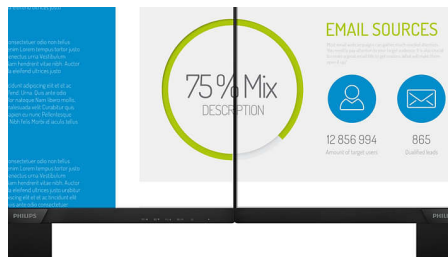

UltraNarrow Border

The new Philips displays feature ultra-narrow borders which allow for minimal distractions and maximum viewing size. Especially suited for multi-display or tiling setup like gaming, graphic design and professional applications, the ultra-narrow border display gives you the feeling of using one large display.