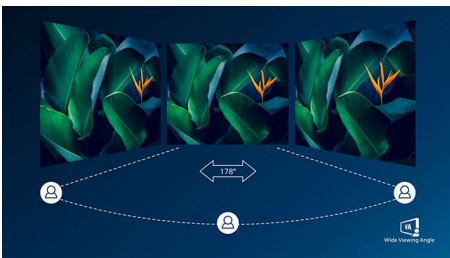

VA display

Philips VA LED display uses an advanced multi-domain vertical alignment technology which

gives you super-high static contrast ratios for extra vivid and bright images. While standard office applications are handled with ease, it is especially suitable for photos, web-browsing, movies, gaming, and demanding graphical applications. It's optimized pixel management technology gives you 178/178 degree extra wide viewing angle, resulting in crisp images.