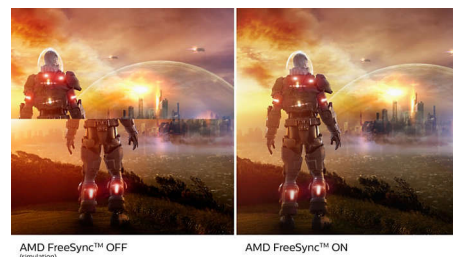

AMD FreeSync™ Premium

Gaming shouldn't be a choice between choppy gameplay or broken frames. AMD FreeSync™ Premium equips serious gamers with a fluid, tear-free gameplay experience at peak performance. There are no compromises, game confidently with a high refresh rate, low framerate compensation, and low latency.