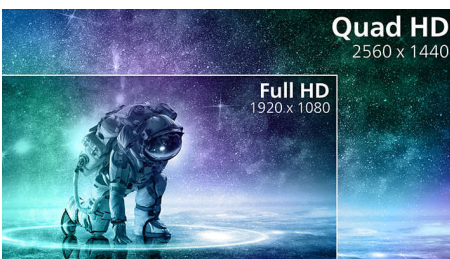

Crystalclear images

These Philips screens deliver Crystalclear, Quad HD 2560x1440 or 2560x1080 pixel

images. Utilizing high performance panels with high density pixel count, enabled by high bandwidth sources like USB-C, Displayport, HDMI, these new displays will make your images and graphics come alive. Whether you are demanding professional requiring extremely detailed information for CAD-CAM solutions, using 3D graphic applications or a financial wizard working on huge spreadsheets, Philips displays will give you Crystalclear images.