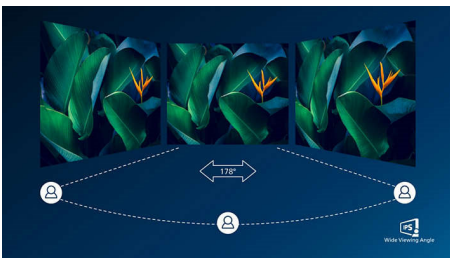

IPS technology

IPS displays use an advanced technology which gives you extra wide viewing angles of 178/178 degree, making it possible to view the display from almost any angle. Unlike standard TN panels, IPS displays gives you remarkably crisp images with vivid colors, making it ideal not only for Photos, movies and web browsing, but also for professional applications which demand color accuracy and consistent brightness at all times.

UltraNarrow Border

The new Philips displays feature ultra-narrow borders which allow for minimal distractions and maximum viewing size. Especially suited for multi-display or tiling setup like gaming, graphic design and professional applications, the ultra-narrow border display gives you the feeling of using one large display.