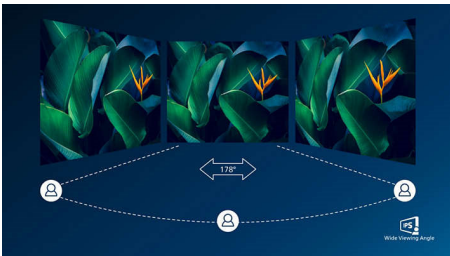

IPS technology

IPS displays use an advanced technology which gives you extra wide viewing angles of 178/178 degree, making it possible to view the display from almost any angle. Unlike standard TN panels, IPS displays gives you remarkably crisp images with vivid colors, making it ideal not only for Photos, movies and web browsing, but also for professional applications which demand color accuracy and consistent brightness at all times.

UltraNarrow Border

The new Philips displays feature ultra-narrow borders which allow for minimal distractions and maximum viewing size. Especially suited for multi-display or tiling setup like gaming, graphic design and professional applications, the ultra-narrow border display gives you the feeling of using one large display.