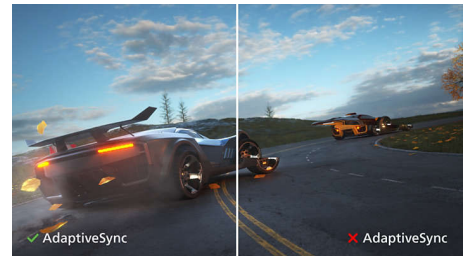

Adaptive-Sync technology

Gaming shouldn't be a choice between choppy gameplay or broken frames. Get fluid, artifact-free performance at virtually any framerate with Adaptive-Sync technology, smooth quick refresh and ultra-fast response time.