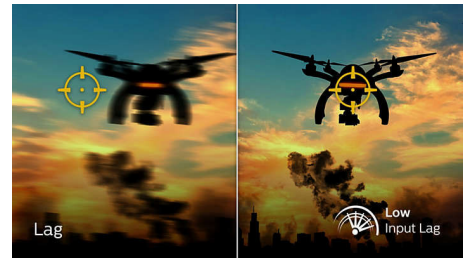

Low Input Lag

Input lag is the amount of time that elapses between performing an action with connected devices and seeing the result on screen. Low input lag reduces the time delay between entering a command from your devices to monitor, greatly improve on playing twitch-sensitive video games, particularly important to whom plays fast-paced, competitive games.