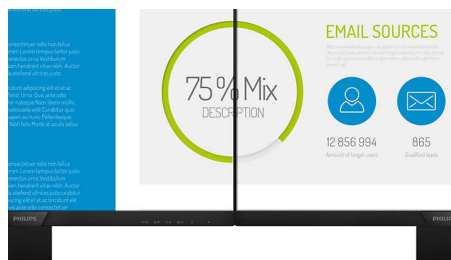

UltraNarrow Border

The new Philips displays feature ultra-narrow borders which allow for minimal distractions

and maximum viewing size. Especially suited for multi-display or tiling setup like gaming, graphic design and professional applications, the ultra-narrow border display gives you the feeling of using one large display.