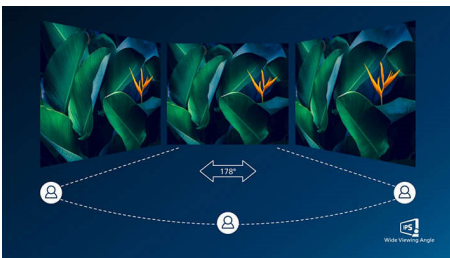

PHILIPS

Highlights

Ultra Wide-Color Technology

Ultra Wide-Color Technology delivers a wider spectrum of colors for a more brilliant picture. Ultra Wide-Color wider "color gamut" produces more natural-looking greens, vivid reds and deeper blues. Bring, media entertainment, images, and even productivity more alive and vivid colors from Ultra Wide-Color Technology.

IPS technology

IPS displays use an advanced technology which gives you extra wide viewing angles of 178/178 degree, making it possible to view the display from almost any angle. Unlike standard TN panels, IPS displays gives you remarkably crisp images with vivid colors, making it ideal not only for Photos, movies and web browsing, but also for professional applications which demand color accuracy and consistent brightness at all times.